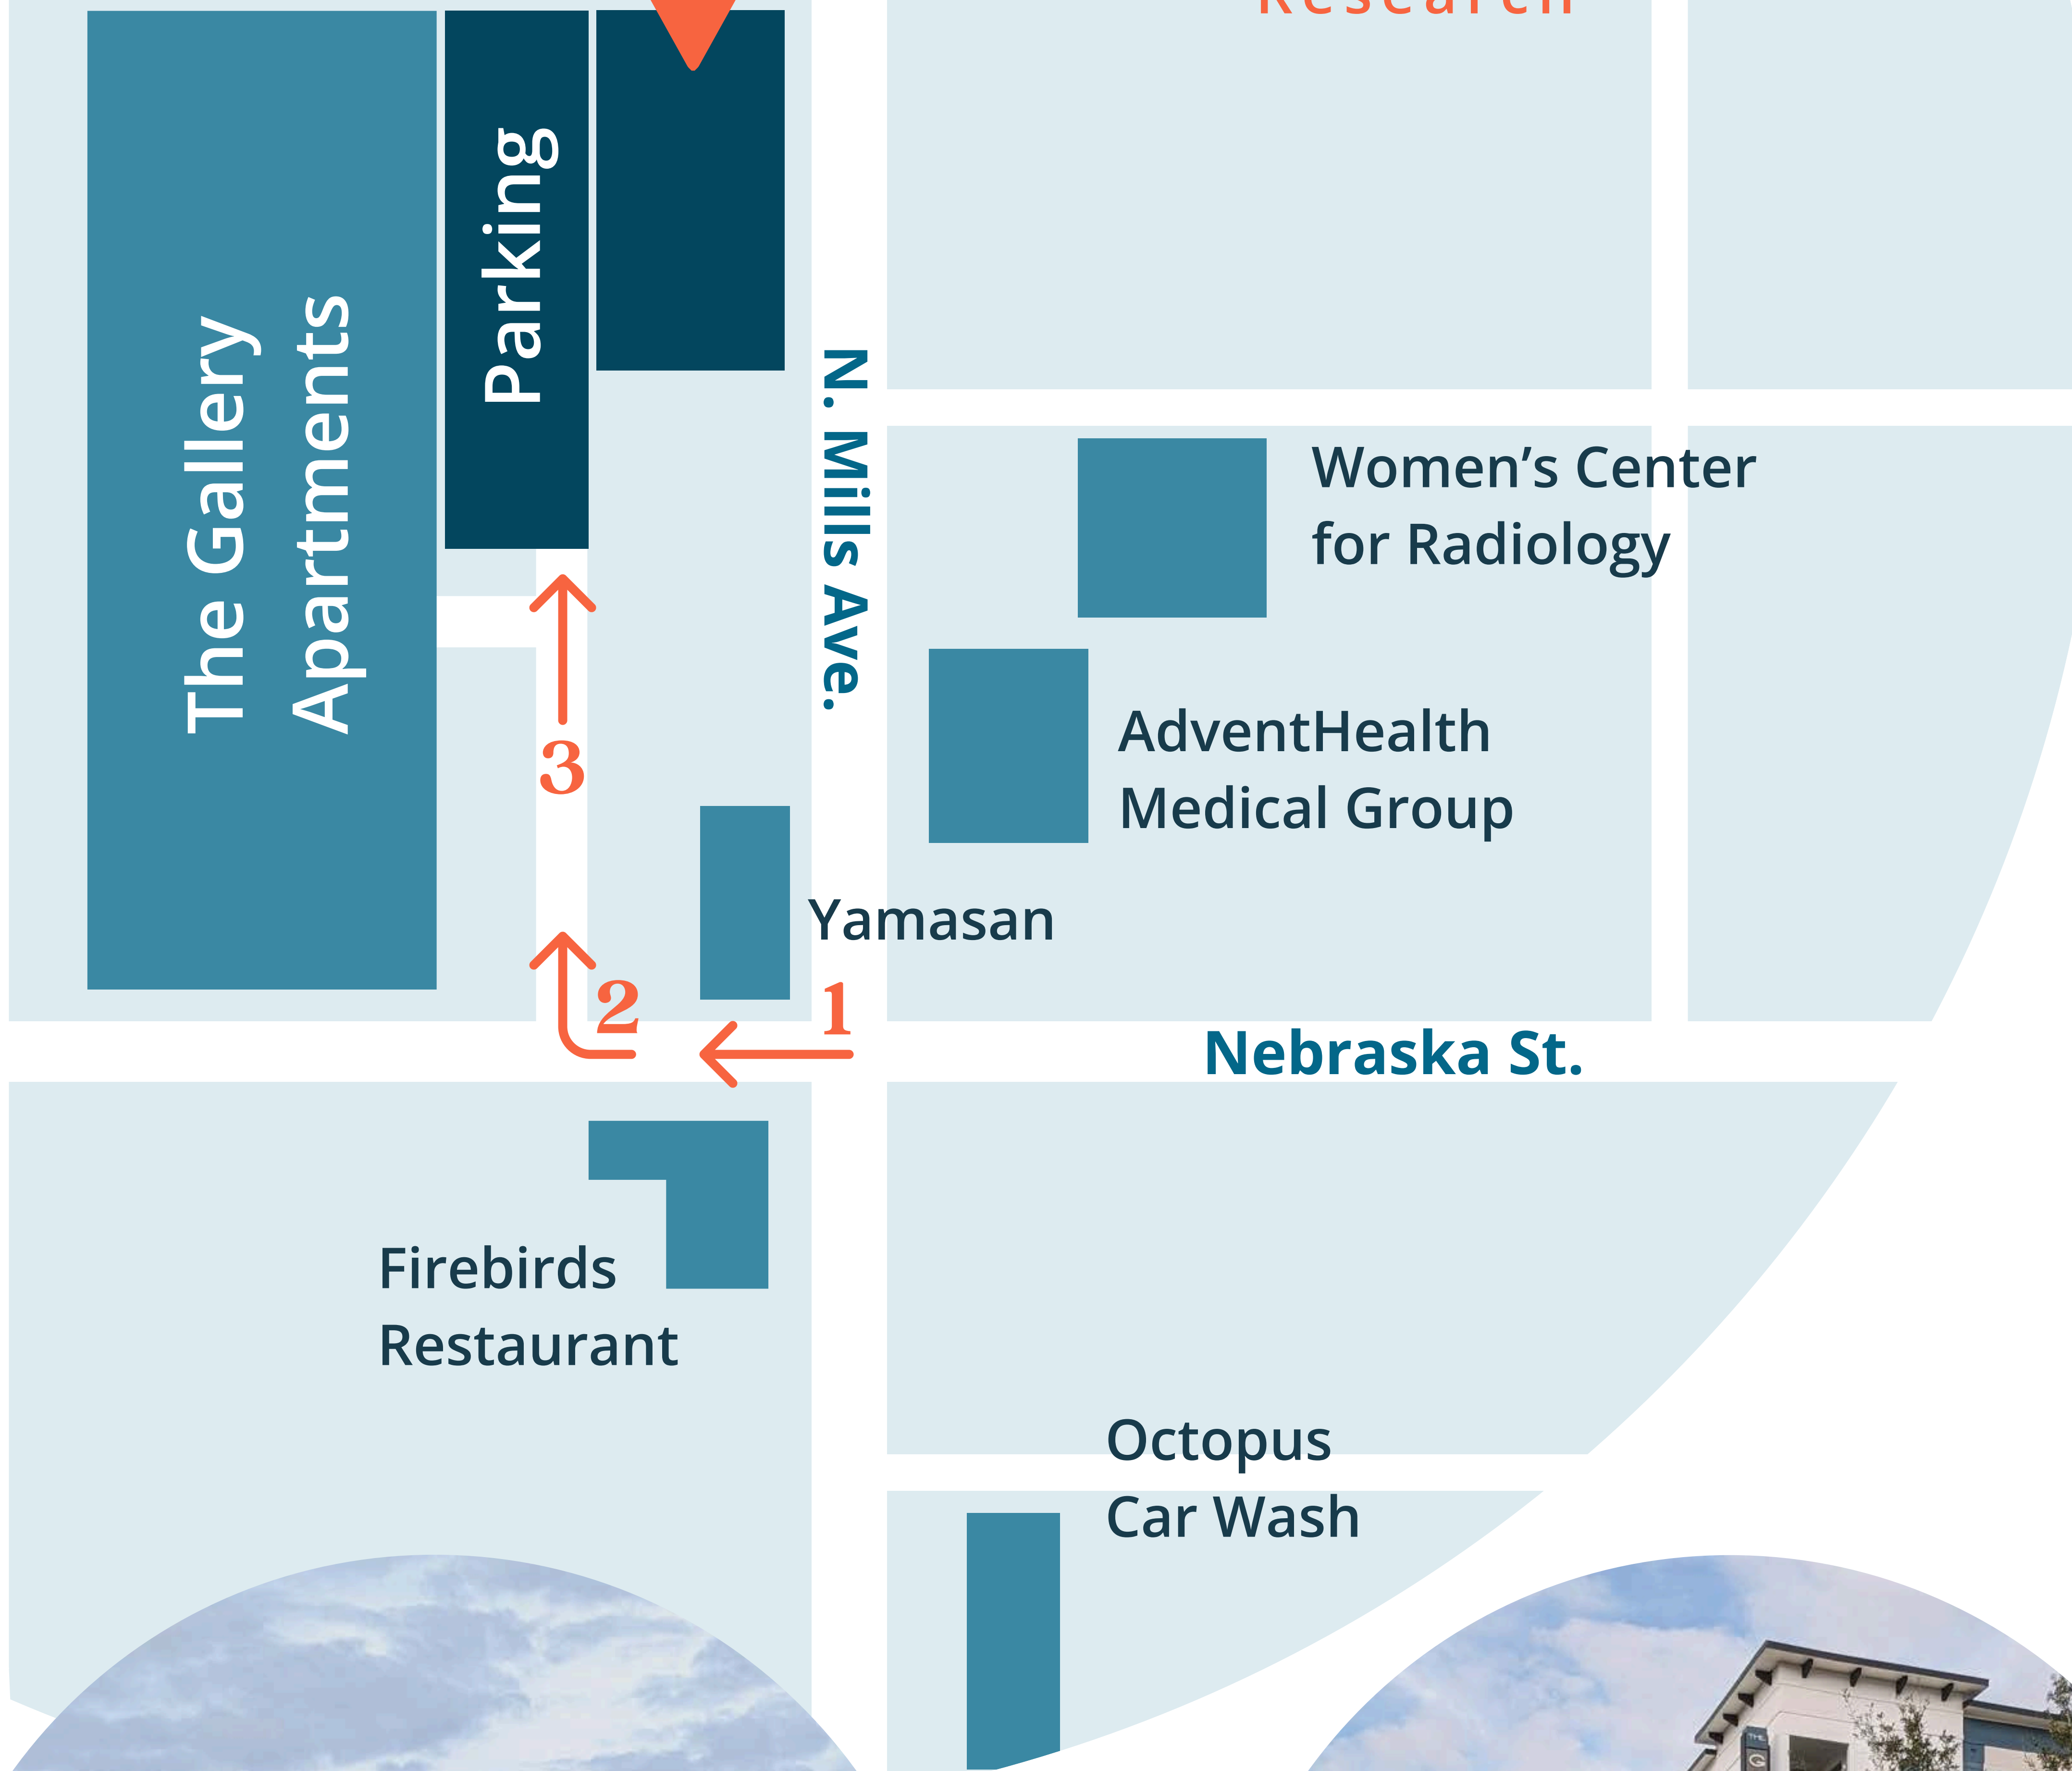

For the best GPS directions, use Google Maps and enter our parking garage address:

**1718 N. Mills Avenue  
Orlando, FL 32803**

407-337-3000

Free covered parking adjacent to our building—easy in and out!

**1.**

From Mills Ave., turn west on Nebraska St. (between Firebirds and Yamasan Sushi).

**2.**

Take the first right (in front of the Gallery apartments).

**3.**

Enter the parking garage.